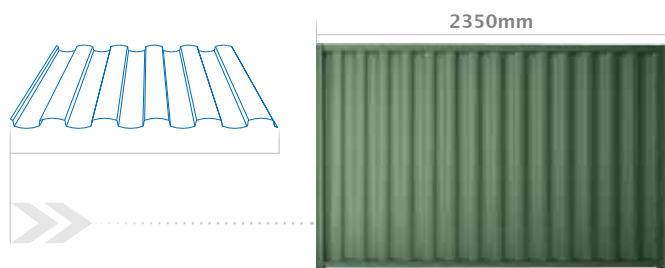

posts, which have been engineered for strength and designed for good looks. All materials are manufactured to length, making installation a breeze and reducing waste. Standard panel heights are 1200mm, 1500mm and 1800mm. For the optional screen top panels add a further 300mm.

A LOOK TO SUIT YOUR ENVIRONMENT

WAVELOK

Stratco has specifically designed the Wavelok profile for fencing. It has a bold, striking appearance that looks identical on both sides of the fence. Its distinct flowing lines appear similar to fence palings, they are visually attractive yet provide the strength and security necessary for fencing.

CGI MINI

CGI mini is a high fashion steel profile that is equally suited to traditional or ultra-modern homes and gardens. With countless applications including Good Neighbour fencing, its mini corrugated profile provides a distinctive appearance to neighbours on either side of the fence. CGI Mini may not be available in all states, check with your local Stratco store for availability.

SCREEN TOP

The UV treated, plastic lattice screen top is available as an option with your new fence or as a 300mm extension to your existing Good Neighbour fence. It comes in a range of colours and is an attractive and durable way to add privacy and security while allowing the light to filter through.