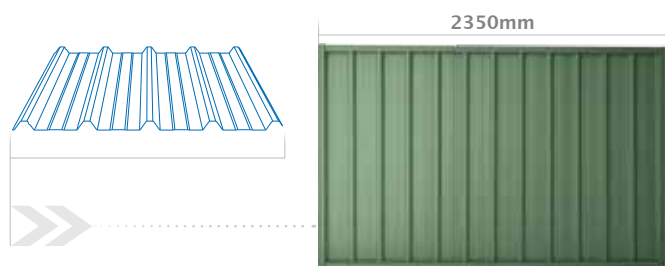

posts, which have been engineered for strength and designed for good looks. All materials are manufactured to length, making installation a breeze and reducing waste. Standard panel heights are 1200mm, 1500mm and 1800mm. For the optional screen top panels add a further 300mm.

A LOOK TO SUIT YOUR ENVIRONMENT

WAVELOK

Stratco has specifically designed the Wavelok profile for fencing. It has a bold, striking appearance that looks identical on both sides of the fence. Its distinct flowing lines appear similar to fence palings, they are visually attractive yet provide the strength and security necessary for fencing.

SMARTSPAN

Smartspan is commonly used as industrial wall cladding and for roofing applications that require a long span. However, its inherent strength and appearance make it a smart choice for fencing. Smartspan will stand the test of time, while offering bold, attractive lines to neighbours on both sides.

CGI MINI

CGI mini is a high fashion steel profile that is equally suited to traditional or ultra-modern homes and gardens. With countless applications including Good Neighbour fencing, its mini corrugated profile provides a distinctive appearance to neighbours on either side of the fence. CGI Mini may not be available in all states, check with your local Stratco store for availability.