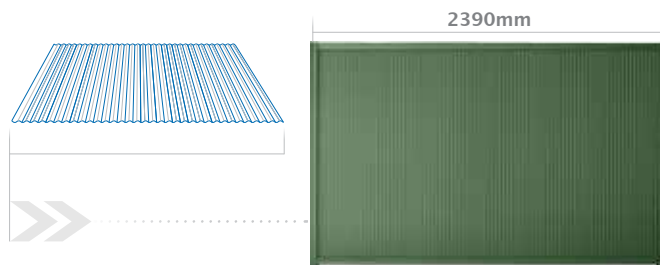

posts, which have been engineered for strength and designed for good looks. All materials are manufactured to length, making installation a breeze and reducing waste. Standard panel heights are 1200mm, 1500mm and 1800mm. For the optional screen top panels add a further 300mm.

A LOOK TO SUIT YOUR ENVIRONMENT

WAVELOK

Stratco has specifically designed the Wavelok profile for fencing. It has a bold, striking appearance that looks identical on both sides of the fence. Its distinct flowing lines appear similar to fence palings, they are visually attractive yet provide the strength and security necessary for fencing.

CGI MINI

CGI mini is a high fashion steel profile that is equally suited to traditional or ultra-modern homes and gardens. With countless applications including Good Neighbour fencing, its mini corrugated profile provides a distinctive appearance to neighbours on either side of the fence. CGI Mini may not be available in all states, check with your local Stratco store for availability.