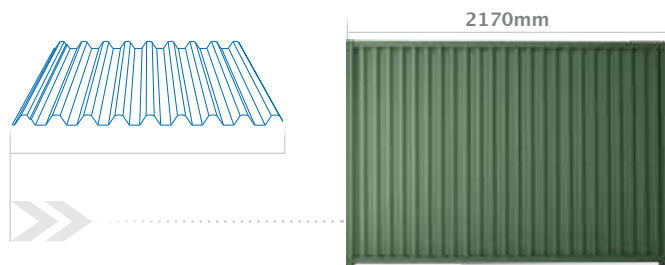

SMARTSPAN

Smartspan is commonly used as industrial wall cladding and for roofing applications that require a long span. However, its inherent strength and appearance make it a smart choice for fencing. Smartspan will stand the test of time, while offering bold, attractive lines to neighbours on both sides.