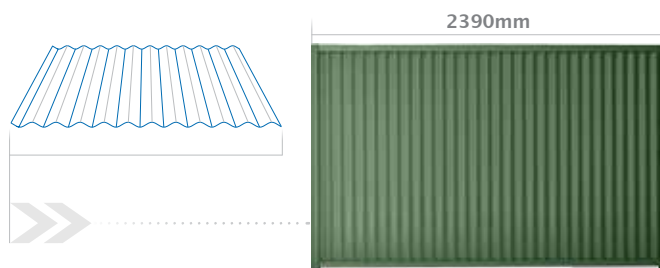

posts, which have been engineered for strength and designed for good looks. All materials are manufactured to length, making installation a breeze and reducing waste. Standard panel heights are 1200mm, 1500mm and 1800mm. For the optional screen top panels add a further 300mm.

A LOOK TO SUIT YOUR ENVIRONMENT

WAVELOK

Stratco has specifically designed the Wavelok profile for fencing. It has a bold, striking appearance that looks identical on both sides of the fence. Its distinct flowing lines appear similar to fence palings, they are visually attractive yet provide the strength and security necessary for fencing.

CGI MINI

CGI mini is a high fashion steel profile that is equally suited to traditional or ultra-modern homes and gardens. With countless applications including Good Neighbour fencing, its mini corrugated profile provides a distinctive appearance to neighbours on either side of the fence. CGI Mini may not be available in all states, check with your local Stratco store for availability.