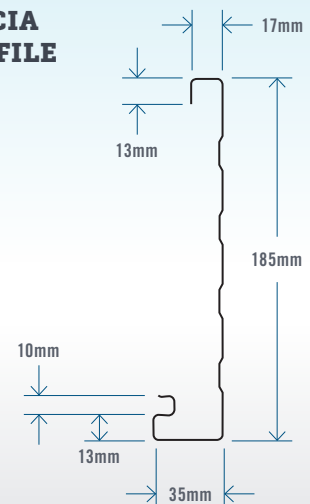

STRATCO CONTINUOUS FASCIA

185mm STEEL FASCIA

STRATCO
CONTINUOUS
FASCIA & GUTTER SYSTEM

FORM AND FUNCTION

Stratco Continuous 185mm Steel Fascia, a new profile to Stratco's range with crisp lines completes any modern or classic home design. Available from our standard pre-painted colour range this fascia profile matches well with the new Stratco Continuous 150mm Quarter Round gutter profile.

SPECIFICATIONS

- Plain or standard pre-painted colour range
- 0.55mm BMT G300
- 185mm face height
- 35mm sole width

FASCIA PROFILE

NAPIER

Ph: (06) 843 6159 65 Niven St, Onekawa, Napier 4110

ROTORUA

Ph: (07) 347 4635 18 Scott St, Whakarewarewa, Rotorua 3010