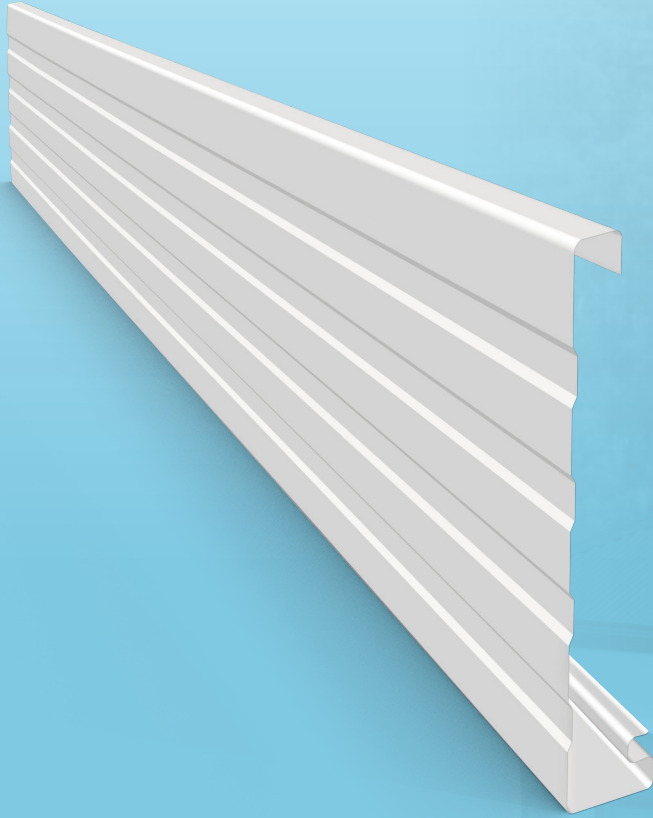

STRATCO CONTINUOUS FASCIA

185mm STEEL FASCIA

STRATCO
CONTINUOUS
FASCIA & GUTTER SYSTEM

FORM AND FUNCTION

Stratco Continuous 185mm Steel Fascia, a new profile to Stratco's range with crisp lines completes any modern or classic home design. Available from our standard pre-painted colour range this fascia profile matches well with the new Stratco Continuous 150mm Quarter Round gutter profile.

SPECIFICATIONS

- Plain or standard pre-painted colour range
- 0.55mm BMT G300
- 185mm face height
- 35mm sole width

FASCIA PROFILE

NAPIER

Ph: (06) 843 6159 65 Niven St, Onekawa, Napier 4110

ROTORUA

Ph: (07) 347 4635 18 Scott St, Whakarewarewa, Rotorua 3010